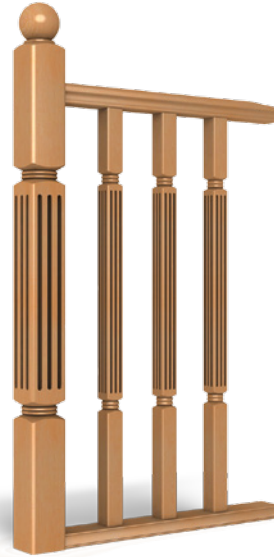

standard timber range

EDWARDIAN

VICTORIAN

FLUTED

BEVELLED EDGE

deluxe timber range

LB74

LB74