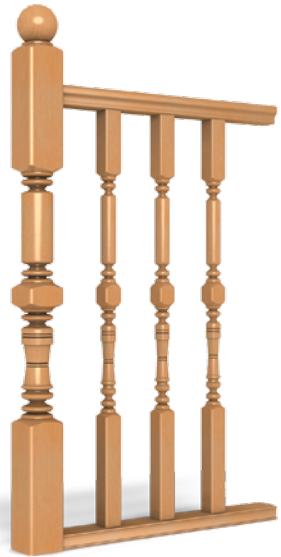

standard timber range

EDWARDIAN

VICTORIAN

FLUTED

BEVELLED EDGE

deluxe timber range

LB74

LB74