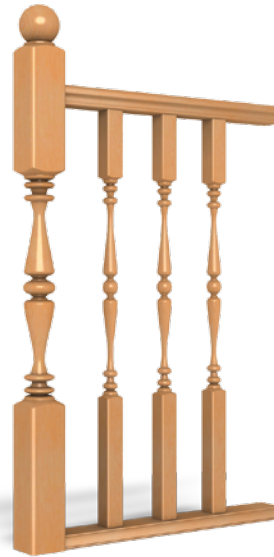

standard timber range

EDWARDIAN

VICTORIAN

FLUTED

BEVELLED EDGE

deluxe timber range

LB74

LB74