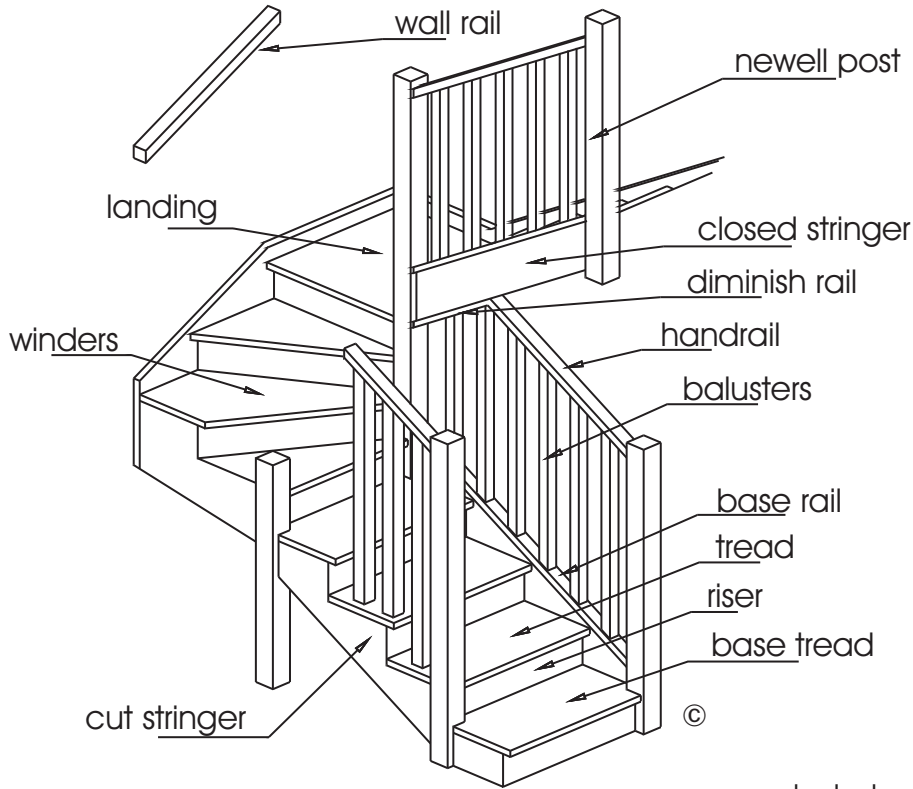

melbourne stairs pty ltd
 cedar village,
 8 / 22 bridge st,
 eltham 3095
 tel 9439 8452
 fax 9431 4545

general knowledge