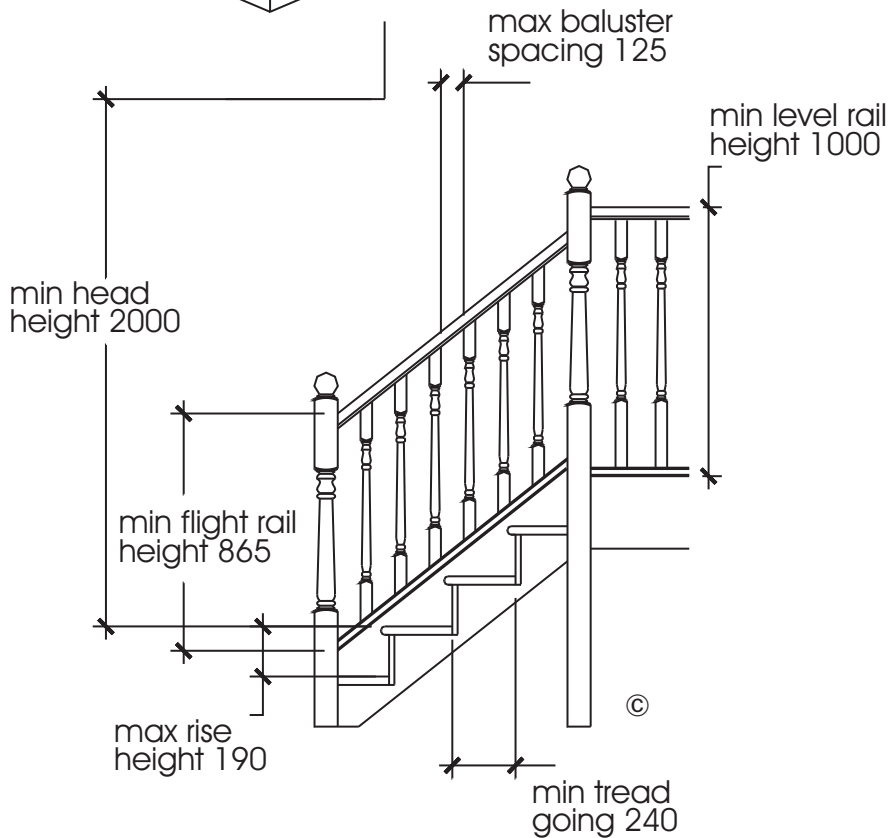

melbourne stairs pty ltd
 cedar village,
 8 / 22 bridge st,
 eltham 3095
 tel 9439 8452
 fax 9431 4545

general knowledge